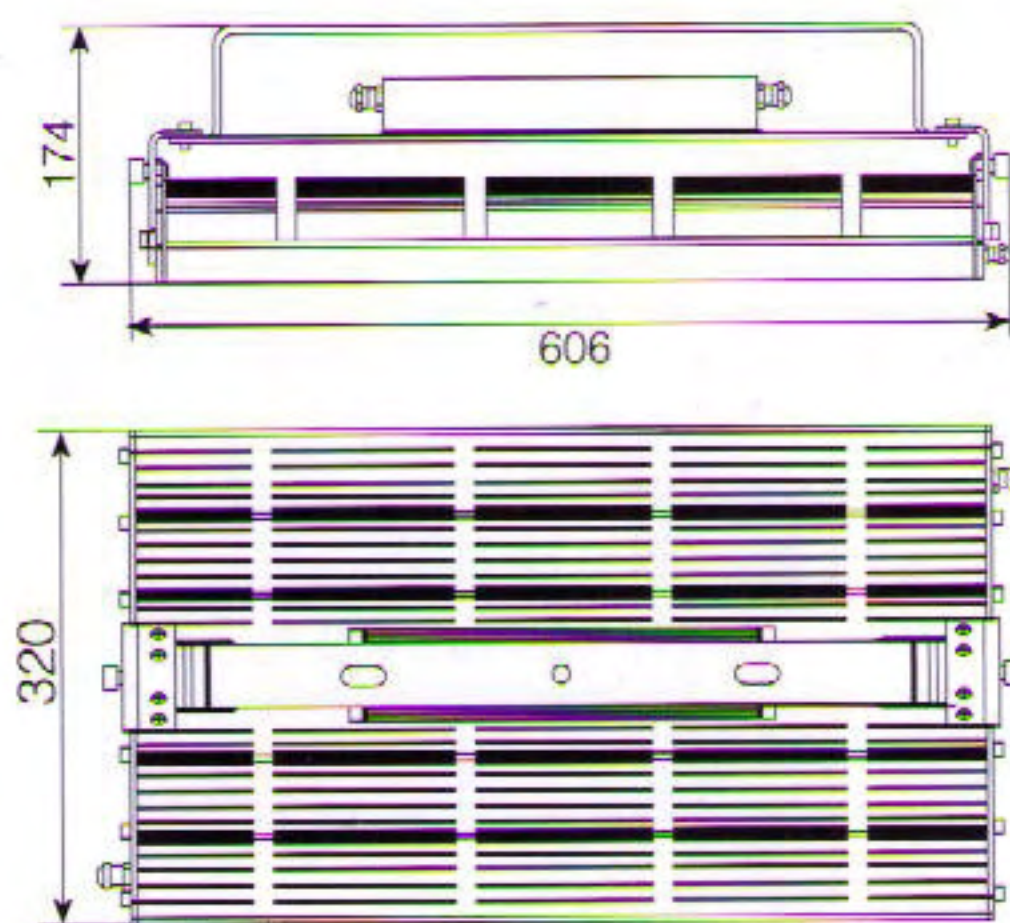

701-120W

Product Dimension (mm)

ISO-Illuminance Curve